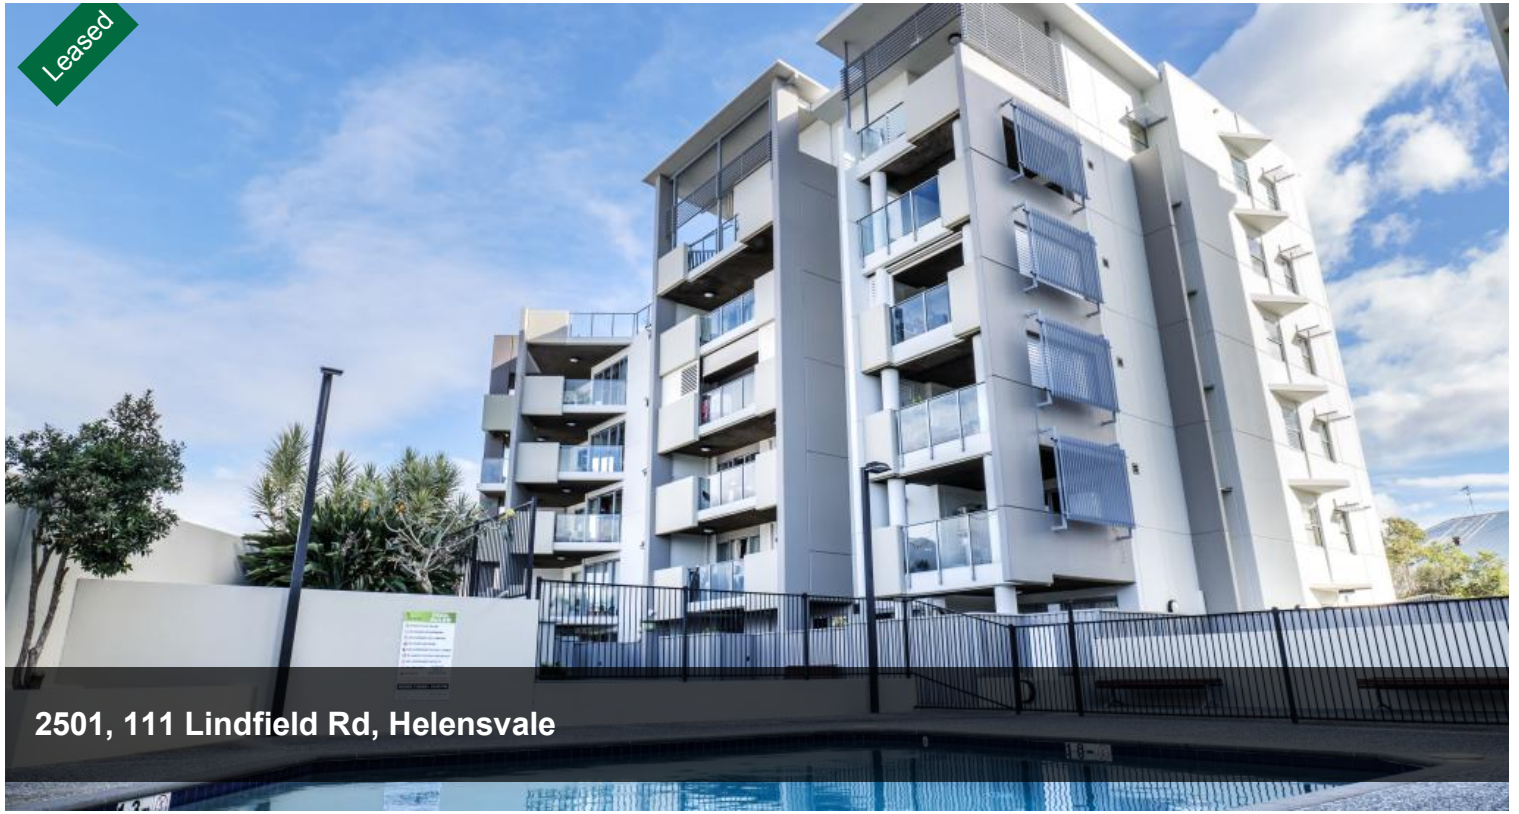

Leased

2501, 111 Lindfield Rd, Helensvale

EXCELLENT LOCATION

Spacious modern apartment located in the heart of the Helensvale shopping precinct walking distance to shops and train station. Positioned on the 5th floor in a fantastic and sought-after building with security and wonderful amenities.

FEATURES INCLUDE:

- Two spacious bedrooms with the main consisting of an ensuite and air conditioning
- Functional kitchen equipped with a dishwasher
- Large terrace which catches a lovely breeze and fantastic views
- Large air-conditioned open plan living and dining area
- Sparkling second bedroom
- Camera Intercom System
- The complex includes a pool and BBQ area
- Secure basement car space